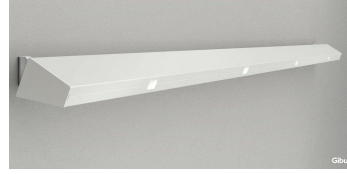

GIBUS

Luce

Sloped Retractable Aluminium Pergola.

Maximum single unit dimensions : 6m by 5.5m

Honesty
Full price transparency online.

Design Team
Helping you create your dream

Install network
Options nationwide with flexible coverage

In Summary

Sloped waterproof black-out PVC coated polyester fabric roof with the ability the partially or fully retract. An integrated guttering system on the front rails covers all water drain off. The supporting profile is 70x130mms in powder coated aluminium. The ability to attach multiple modules to cover a large outdoor area.

Example

Width = 4.5m
Projection = 4.5m

→ 20.25m² coverage
→ ~ £550 per m²

Estimate cost of
£11,138 inc VAT

Med Luce: Sloped Retractable Fabric Pergola

Roof System: Retractable

Page 2 of 2

Popular Options

Integrated LED Spots

Rectangular LED spotlights integrated in the section bars. Arranged every 50 cm in groups of 6 per light point, each LED 0.5 Watt for a total of 3 Watts.

LED Linear with Clips

Linear LED bars can be applied under the section bars with clips. Made of 12 LEDs per meter with a power of 6 Watts. They can also be installed after installation.