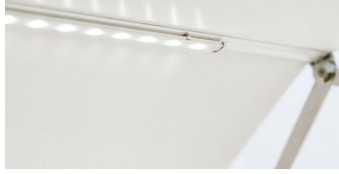

In Summary

Sloped waterproof black-out PVC coated polyester fabric roof with the ability the partially or fully retract. An integrated guttering system on the front rails covers all water drain off. The supporting profile is 70x130mms in powder coated aluminium. The ability to attach multiple modules to cover a large outdoor area.

Example

Width = 4.5m
Projection = 4.5m

→ 20.25m² coverage
→ ~ £550 per m²

Estimate cost of
£11,138 inc VAT

Med Luce: Sloped Retractable Fabric Pergola

Roof System: Retractable

Page 2 of 2

Popular Options

Integrated LED Spots

Rectangular LED spotlights integrated in the section bars. Arranged every 50 cm in groups of 6 per light point, each LED 0.5 Watt for a total of 3 Watts.

LED Linear with Clips

Linear LED bars can be applied under the section bars with clips. Made of 12 LEDs per meter with a power of 6 Watts. They can also be installed after installation.