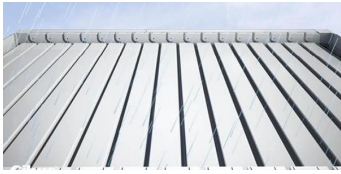

Key Features

Rain Protection

The blades in the closed position effectively protect against rain, dispatching rainwater into the drainage channels