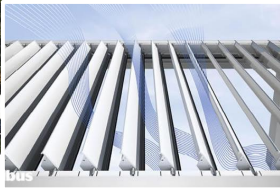

Peace Of Mind
Available across all products

Video link: <https://youtu.be/vhqHEGuBA4U>

The Med Joy is the new slim, narrow bioclimatic pergola from the Gibus range. Perfect for terraces and small gardens. With motorised adjustable aluminium louvre blades to allow complete control of the internal environment. Optional fitting of vertical shade screens or glass walls, heaters and LED lighting.

Product Features

The louvre blades are able to rotate to any position within a range of 0-120° allowing for your preferred lighting and to release or capture heat. The aluminium 13x13cm square upright posts have a 25cm perimeter with a frame height of 240cm. With the Med Joy being a very versatile product it offers a wide range of combinations allowing for total freedom of configuration.

Popular Options

Drops Blinds

Blind in self-supporting vertical box cassette with guides including ZIP system for complete wind and rain protection.

Glisse Sliding Glass Walls

Sliding glass walls on stainless steel tracks, in 2, 3 or 4 way solutions and up to 8 doors without perimeter profiles. Toughened safety glass from 10 to 12mm thick

Perimeter LED Spots

Rectangular LED spotlights integrated inside the perimeter gutter of the structure. Arranged every 50 cm in groups of 6 per light point, each 3 Watts.

Blade LED Spots

Rectangular 3 watt LED spotlights integrated inside the blades to guarantee excellent light distribution over the entire surface covered.