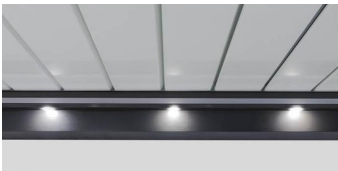

Perimeter LED Spots

Rectangular LED spotlights integrated inside the perimeter gutter of the structure. Arranged every 50 cm in groups of 6 per light point, each 3 Watts.