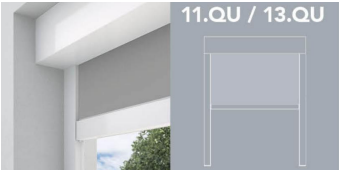

**Popular Options**

**Drops Blinds**

Blind in self-supporting vertical box cassette with guides including ZIP system for complete wind and rain protection.

**Glisse Sliding Glass Walls**

Sliding glass walls on stainless steel tracks, in 2, 3 or 4 way solutions and up to 8 doors without perimeter profiles. Toughened safety glass from 10 to 12mm thick