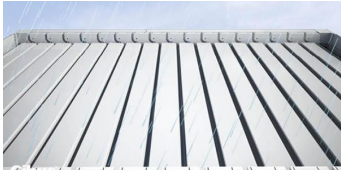

Peace Of Mind
Available across all products

The Med Varia is the new Gibus bioclimatic flat roof pergola system. The fully integrated side closures hidden within the unique design allows the coupling of sliding glass and vertical shade screens for exceptional all year round protection. Available in wall mounted or freestanding island configurations.

In Summary

The louvre blades are able to rotate to any position within a range of 0-135° allowing for your preferred lighting and to release or capture heat. The aluminium 13x13cm square upright posts have a 25cm perimeter with a frame height of 240cm. Integrated downpipes channel rain water off the blades, into the gutters and out the posts.

Example
 Width = 5.5m
 Projection = 4.5m
 → 24.75m² coverage
 → ~ £1000 per m²
 Estimate cost of
 £24,750 inc VAT

Med Joy : Bioclimatic Pergola

Roof System: Louvred

Page 2 of 2

Key Features

Rain Protection

The blades in the closed position effectively protect against rain, dispatching rainwater into the drainage channels

Sun Protection

The aluminium cover gives optimal protection of direct sun radiation, allowing full control of the amount of light that filters inside