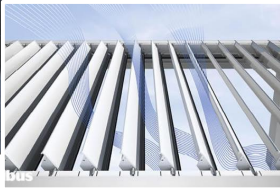

Peace Of Mind
Available across all products

The Med Varia is the new Gibus bioclimatic flat roof pergola system. The fully integrated side closures hidden within the unique design allows the coupling of sliding glass and vertical shade screens for exceptional all year round protection. Available in wall mounted or freestanding island configurations.

In Summary

The louvre blades are able to rotate to any position within a range of 0-135° allowing for your preferred lighting and to release or capture heat. The aluminium 13x13cm square upright posts have a 25cm perimeter with a frame height of 240cm. Integrated downpipes channel rain water off the blades, into the gutters and out the posts.

The blades in the closed position effectively protect against rain, dispatching rainwater into the drainage channels

Sun Protection

The aluminium cover gives optimal protection of direct sun radiation, allowing full control of the amount of light that filters inside

Perimeter LED Spots

Rectangular LED spotlights integrated inside the perimeter gutter of the structure. Arranged every 50 cm in groups of 6 per light point, each 3 Watts.

Blade LED Spots

Rectangular 3 watt LED spotlights integrated inside the blades to guarantee excellent light distribution over the entire surface covered.