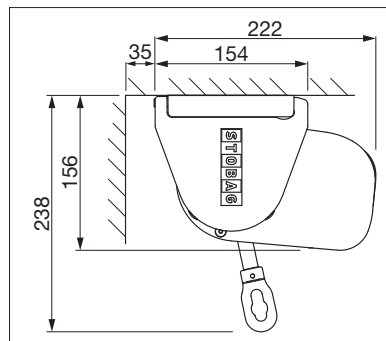

Top installation, round design

EN 13561

REGISTRATION
REQUIRED

COLORS

Discover the diverse options when selecting frame colors.

FABRICS

Choose from a comprehensive range of materials and colors.

ELECTRICS

More convenience thanks to the automated control.