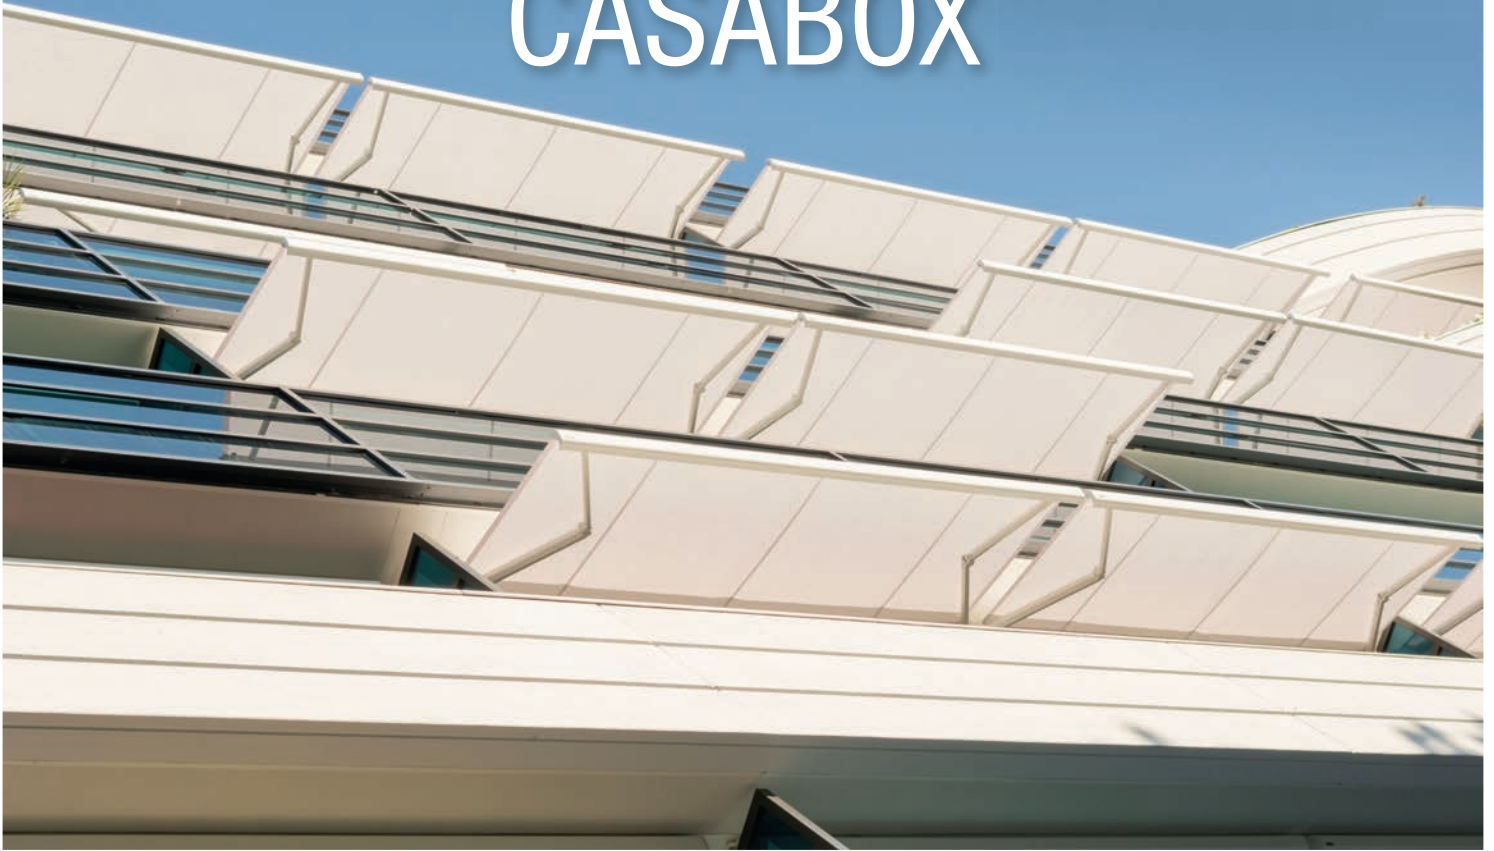

CASABOX

BALCONY & TERRACE

SLIM BOX AWNING IN AN ELEGANT DESIGN.

CASABOX BX2000

Round design

- Sealed box protects from the elements
- Various mounting options to the wall, below the ceiling or to the frames
- Simple and proven installation system for hanging
- Awning incline adjustable to 90° depending on installation
- Optional cover profile for brackets
- Optional wall joint profile prevents rain water entering between façade and awning