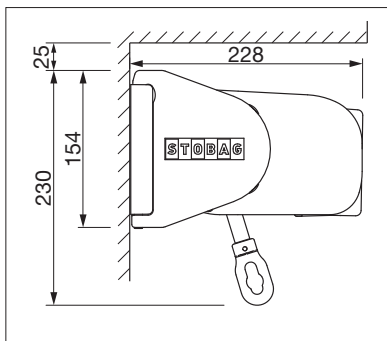

CASABOX

BALCONY & TERRACE

SLIM BOX AWNING IN AN ELEGANT DESIGN.

CASABOX BX2000

Round design

- Sealed box protects from the elements
- Various mounting options to the wall, below the ceiling or to the frames
- Simple and proven installation system for hanging
- Awning incline adjustable to 90° depending on installation
- Optional cover profile for brackets
- Optional wall joint profile prevents rain water entering between façade and awning

min. 6' 2"
max. 18' 1"*

min. 5' 3"
max. 9' 10"*

* max. 16' 5" wide x 9' 10" projection
* max. 18' 1" wide x 8' 2" projection

The wind resistance class can vary depending on version and dimension.

Technical dimensions in millimetres (1 mm = 0.03937")